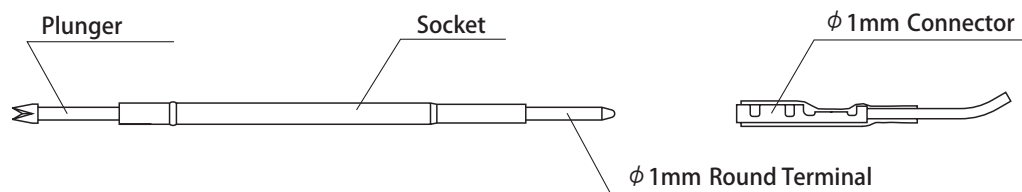

DIRECT MODEL

SEPARATE MODEL

APPLICATION	DESCRIPTION	LENGTH OF WIRE	COLOR	TRIMMED END OF WIRE	MINIMUM ORDER
FOR ϕ 1.0 TERMINAL	RS - 002 - N	450mm	10 COLOR (1SET)	5.0mm SOLDERING	100 PCS ~
FOR ϕ 1.0 TERMINAL	RS - 023	500mm	YELLOW	3.0mm BARE	100 PCS ~
FOR ϕ 6.0 TERMINAL	RS - 017 - N	95mm	WHITE	5.0mm SOLDERING	100 PCS ~
FOR ϕ 6.0 TERMINAL	RS - 047 - N	500mm	YELLOW	3.0mm SOLDERING	100 PCS ~

(Dimensions : mm)