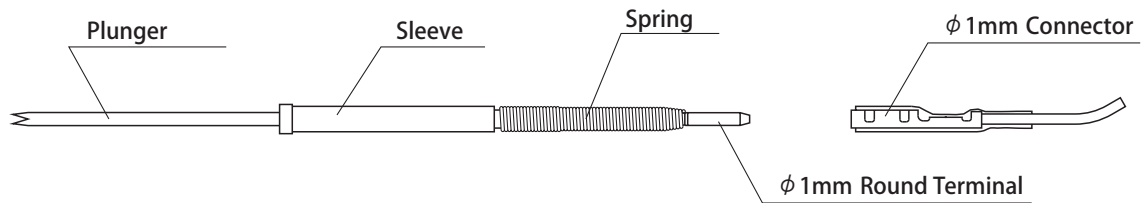

DIRECT MODEL

SEPARATE MODEL

APPLICATION	DESCRIPTION	LENGTH OF WIRE	COLOR	TRIMMED END OF WIRE	MINIMUM ORDER
FOR ϕ 1.0 TERMINAL	RS - 002 - N	450mm	10 COLOR (1SET)	5.0mm SOLDERING	100 PCS ~
FOR ϕ 1.0 TERMINAL	RS - 023	500mm	YELLOW	3.0mm BARE	100 PCS ~
FOR ϕ 6.0 TERMINAL	RS - 017 - N	95mm	WHITE	5.0mm SOLDERING	100 PCS ~
FOR ϕ 6.0 TERMINAL	RS - 047 - N	500mm	YELLOW	3.0mm SOLDERING	100 PCS ~

(Dimensions : mm)